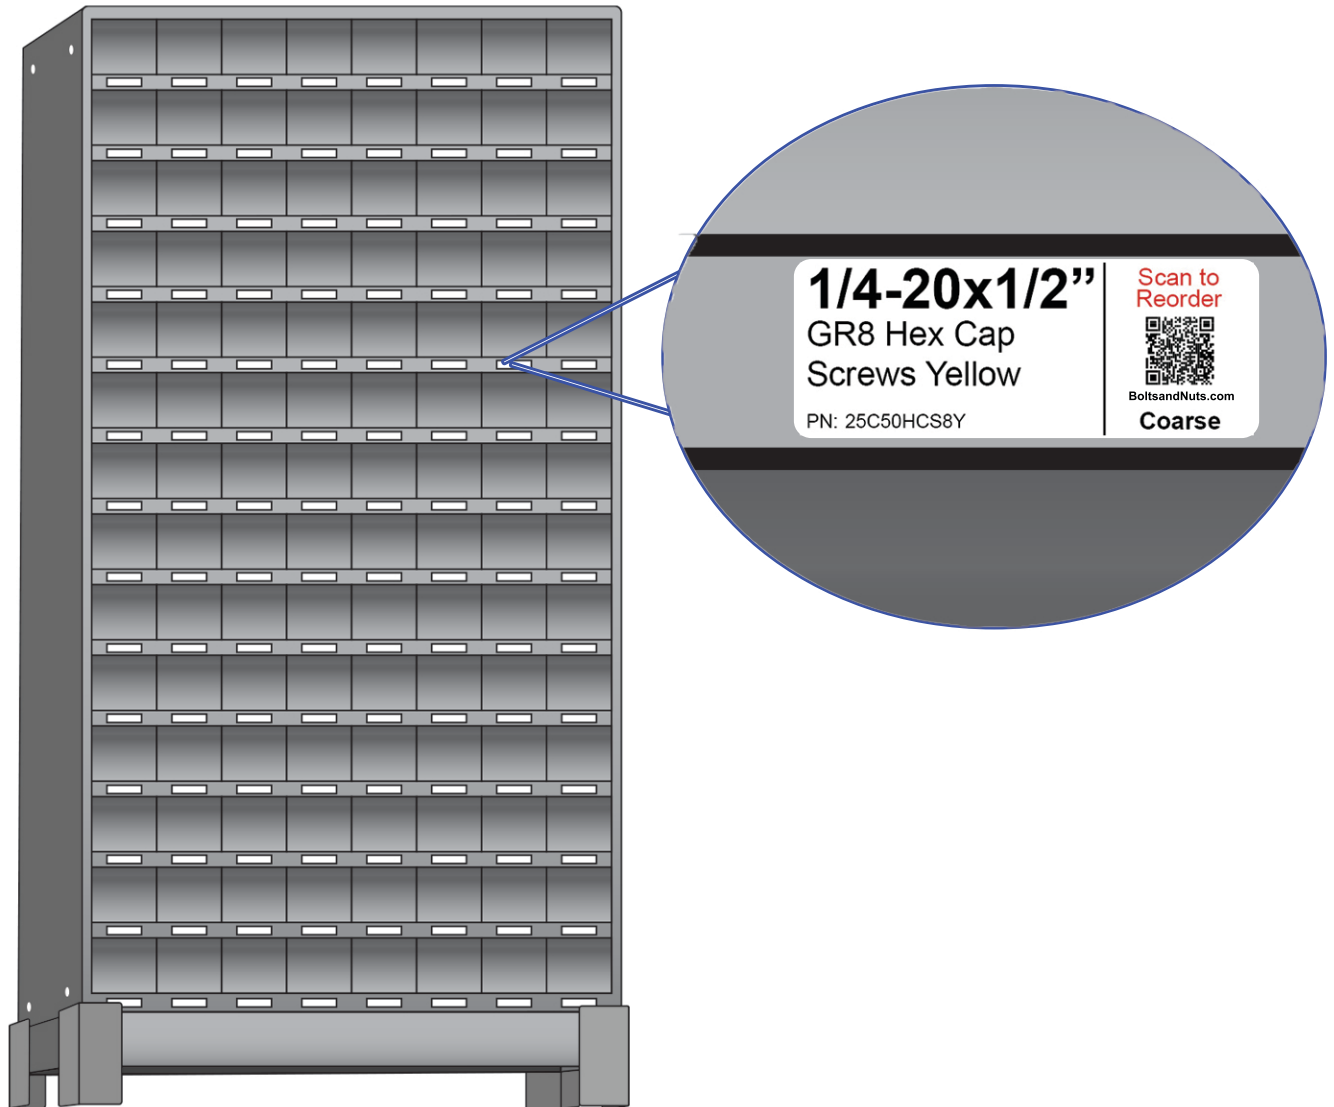

Mac Daddy

Automotive Edition

Storage

3 x Gray Powder Coat 112 Opening Bins:

- Overall Dims: 33-13/16"W x 11-15/16"L x 64-1/2"H
- Opening Dimensions: 4" x 11-15/16" x 4-1/2"
- Includes QR reordering labels
- Prime Cold Rolled Steel

3 x Base Stands for 112 Opening Bins Compart Bins:

- Overall Dim: 34-1/16"W x 12-3/16"L x 5-11/16"H
- Prime Cold Rolled Steel

1 x Optional Gray Powder Coat Lockable Storage Cabinet:

- Overall Dimensions: 36"W x 24"L x 72"H
- 4 Adjustable Shelves
- Lockable
- BoltsandNuts.com Decal
- Heavy Duty 16 Gauge Steel

1 x Base Stand for 6 Drawer Cabinets

- Overall Dimensions: 15-1/2"W x 12-1/4"L x 15"H
- Durable Gray Powder Coat
- Prime Cold Rolled Steel

1 x Threaded Rod Holder

- Overall Dimensions: 24-3/16L x 6-15/16W x 24H
- Durable Gray Powder Coat

1 x Zip Tie Holder

- Overall Dimensions: 18-3/16"W x 3"L x 12-5/16"H
- Durable Gray Powder Coat
- Prime Cold Rolled Steel

Optional Cabinet

Easy Reordering System

This kit includes chemical resistant QR coded bin labels. Each label lists the size, description, part number, thread pitch, and a unique QR code. When the QR code is scanned with a smart phone, it will take you to that exact item on our website. Reordering made simple!