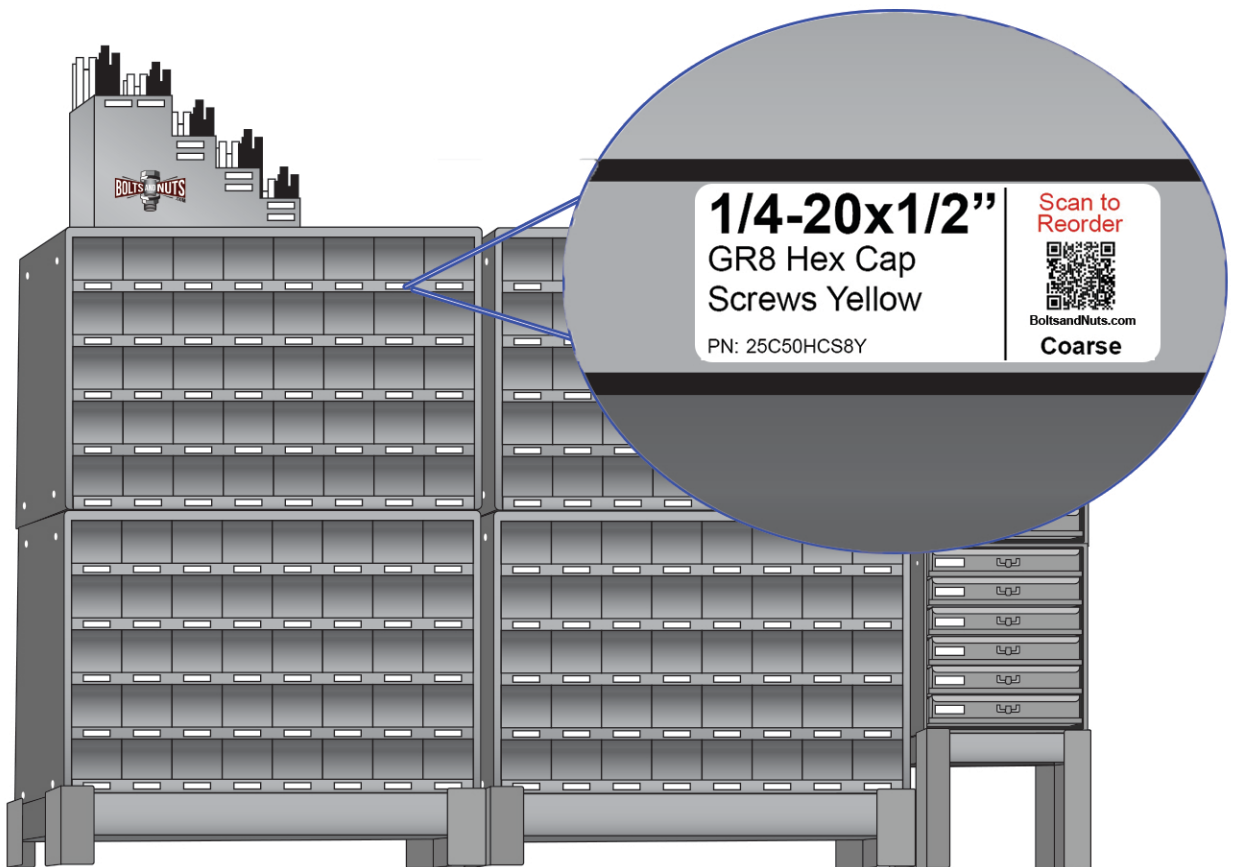

Mac Daddy **JR**

Industrial Edition

Storage

4 x Gray Powder Coat 40 Opening Bins:

- Overall Dims: 33-13/16"W x 8-1/2"L x 22-1/4"H
- Opening Dimensions: 3-7/8" x 8-1/2" x 4-1/4"
- Includes QR reordering labels
- Prime Cold Rolled Steel

2 x Base Stands for 112 Opening Bins Compart Bins:

- Overall Dim: 34-1/8"W x 9-1/4"L x 5-11/16"H
- Prime Cold Rolled Steel

1 x 4 Drawer Slider

- Cabinet Overall Dims:
15-3/16"W x 11-7/8"L x 11-7/8"H
- Durable Gray Powder Coat
- Prime Cold Rolled Steel

1 x 6 Drawer Slider

- Cabinet Overall Dims:
15-3/16"W x 11-7/8"L x 16-3/4"H
- Durable Gray Powder Coat
- Prime Cold Rolled Steel

1 x Base Stand for Sliders

- Overall Dimensions: 15-1/2"W x 12-1/4"L x 15"H
- Durable Gray Powder Coat
- Prime Cold Rolled Steel

1 x Zip Tie Holder

- Overall Dimensions: 18-3/16"W x 3"L x 12-5/16"H
- Durable Gray Powder Coat
- Prime Cold Rolled Steel

Easy Reordering System

This kit includes chemical resistant QR coded bin labels. Each label lists the size, description, part number, thread pitch, and a unique QR code. When the QR code is scanned with a smart phone, it will take you to that exact item on our website. Reordering made simple!