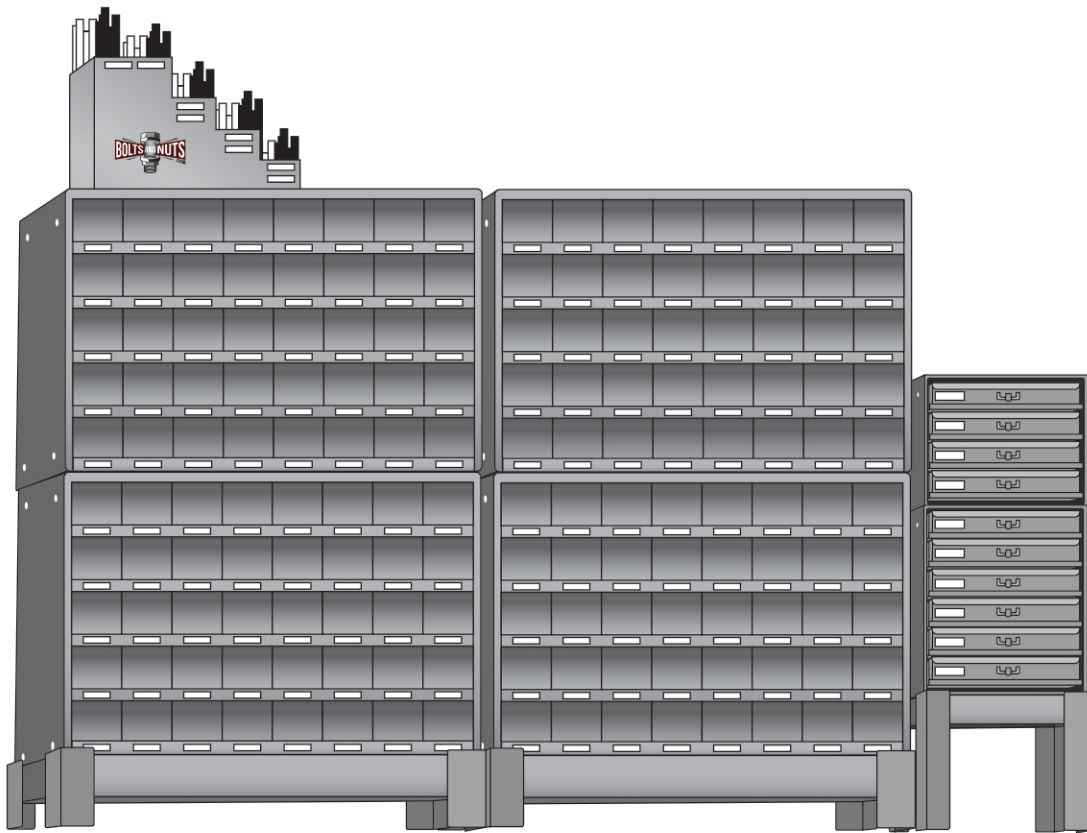

Mac Daddy **JR**

Industrial Edition

Storage

4 x Gray Powder Coat 40 Opening Bins:

- Overall Dims: 33-13/16"W x 8-1/2"L x 22-1/4"H
- Opening Dimensions: 3-7/8" x 8-1/2" x 4-1/4"
- Includes QR reordering labels
- Prime Cold Rolled Steel

2 x Base Stands for 112 Opening Bins Compart Bins:

- Overall Dim: 34-1/8"W x 9-1/4"L x 5-11/16"H
- Prime Cold Rolled Steel

1 x 4 Drawer Slider

- Cabinet Overall Dims:
15-3/16"W x 11-7/8"L x 11-7/8"H
- Durable Gray Powder Coat
- Prime Cold Rolled Steel

1 x 6 Drawer Slider

- Cabinet Overall Dims:
15-3/16"W x 11-7/8"L x 16-3/4"H
- Durable Gray Powder Coat
- Prime Cold Rolled Steel

1 x Base Stand for Sliders

- Overall Dimensions: 15-1/2"W x 12-1/4"L x 15"H
- Durable Gray Powder Coat
- Prime Cold Rolled Steel

1 x Zip Tie Holder

- Overall Dimensions: 18-3/16"W x 3"L x 12-5/16"H
- Durable Gray Powder Coat
- Prime Cold Rolled Steel

Easy Reordering System

This kit includes chemical resistant QR coded bin labels. Each label lists the size, description, part number, thread pitch, and a unique QR code. When the QR code is scanned with a smart phone, it will take you to that exact item on our website. Reordering made simple!